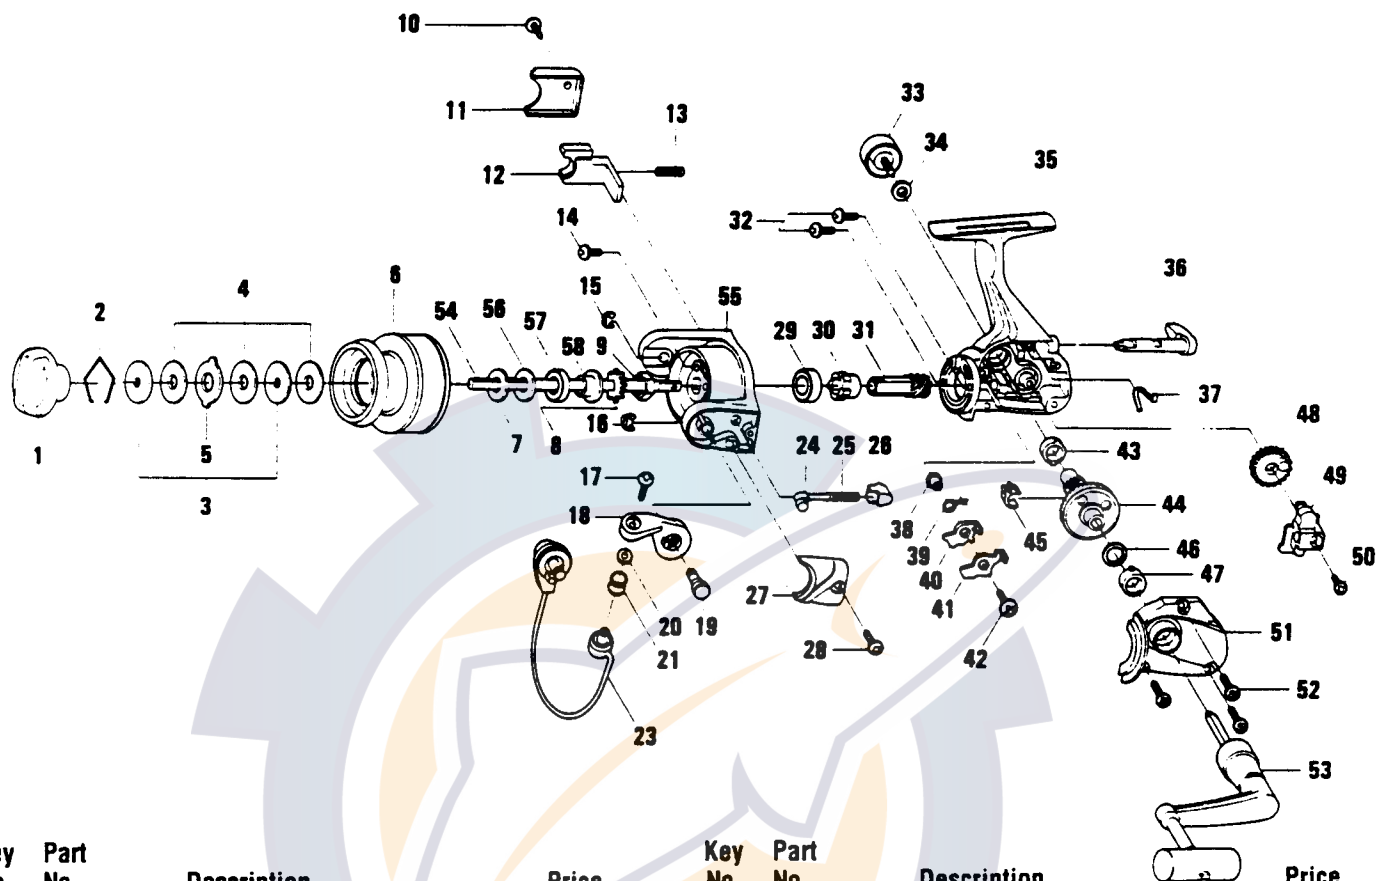

QUANTUM MS1XL

Key No.	Part No.	Description	Price	Key No.	Part No.	Description	Price
1	GU332-5	Drag Knob Assy	5.00	31	GU011	Pinion Gear	3.40
2	GU038	Drag Retainer	.95	32	GU077	Bearing Screw	.69
3	GU080	Spool Washer "D"	.79	33	GU073-6	Handle Screw Cap	2.21
4	GU105-5	Spool Washer "B"	.79	34	GU105	Handle Cap Washer	.64
5	GU081	Spool Washer "A"	.79	35	GU001-9	Body	8.03
6	XU321-2	Spool Assy	10.97	36	G&090-2	A/R Lever	2.16
7	GU105-6	Spool Washer	.54	37	GU089	Stopper Lever Spring	.96
8	AQ037	Spool Click Claw	1.28	38	GU091	Stopper Bushing	.96
9	GU006	Rotor Nut	1.06	39	GU061	Stopper Spring	.91
10	GU077-3	Kick Lever Cover Screw	.62	40	GU063	Stopper "A"	.96
11	GU046-3	Kick Lever Cover	1.49	41	GU074	Stopper "B"	.96
12	GU019	Kick Lever	1.06	42	GU077-5	Stopper Screw	.74
13	KQ049	Kick Lever Spring	.44	43	GU157	Ball Bearing	6.90
14	GU077-4	Rotor Nut Lock Screw	.69	44	GU012	Driver Gear	2.49
15	KQ034	"E"-Clip	.15	45	GU086	Silent Cam	.91
16	KQ034	"E"-Clip	.15	46	GU105-8	Drive Gear Adj. Washer	.47
17	KQ108-3	Bail Screw	.62	47	GU157-2	Ball Bearing	6.75
18	ZU007	Arm Lever	1.96	48	GU053	O/S Gear	1.11
19	GU054-7	Arm Lever Pin	1.70	49	GU025	O/S Slider	.96
20	EQ017-2	Bail Collar	1.49	50	GU100	Main Shaft Screw	.54
21	EQ004	Line Roller B.B.	5.84	51	GU023-9	Body Cover	4.89
23	ZU347-4	Bail Assy	5.92	52	GU057-2	Body Cover Scrfew	.79
24	KQ031	Spring Shaft	.56	53	ZU318	Handle Assy	6.59
25	KQ049-3	Arm Lever Spring	.54	54	GU015	Main Shaft	2.66
26	QL020	Spring Holder	.58	55	GU009-7	Rotor	5.92
27	LU087-3	Arm Lever Spring Cover	.75	56	ZU109	Washer	.77
28	GU077-3	Arm Lever Spring Cover Screw	.62	57	GU157	Ball Bearing	6.90
29	AQ028	Ball Bearing	6.90	58	ZU139	Bearing Sleeve	1.29
30	GU060	Ratchet Gear	2.71				

Prices subject to change without notice. Prices do not include postage and handling.

PLEASE ORDER BY PART NUMBER

Rev. 6/95

Zebco Division Brunswick Corporation, Box 270, Tulsa, OK 74101 USA 918-836-5581